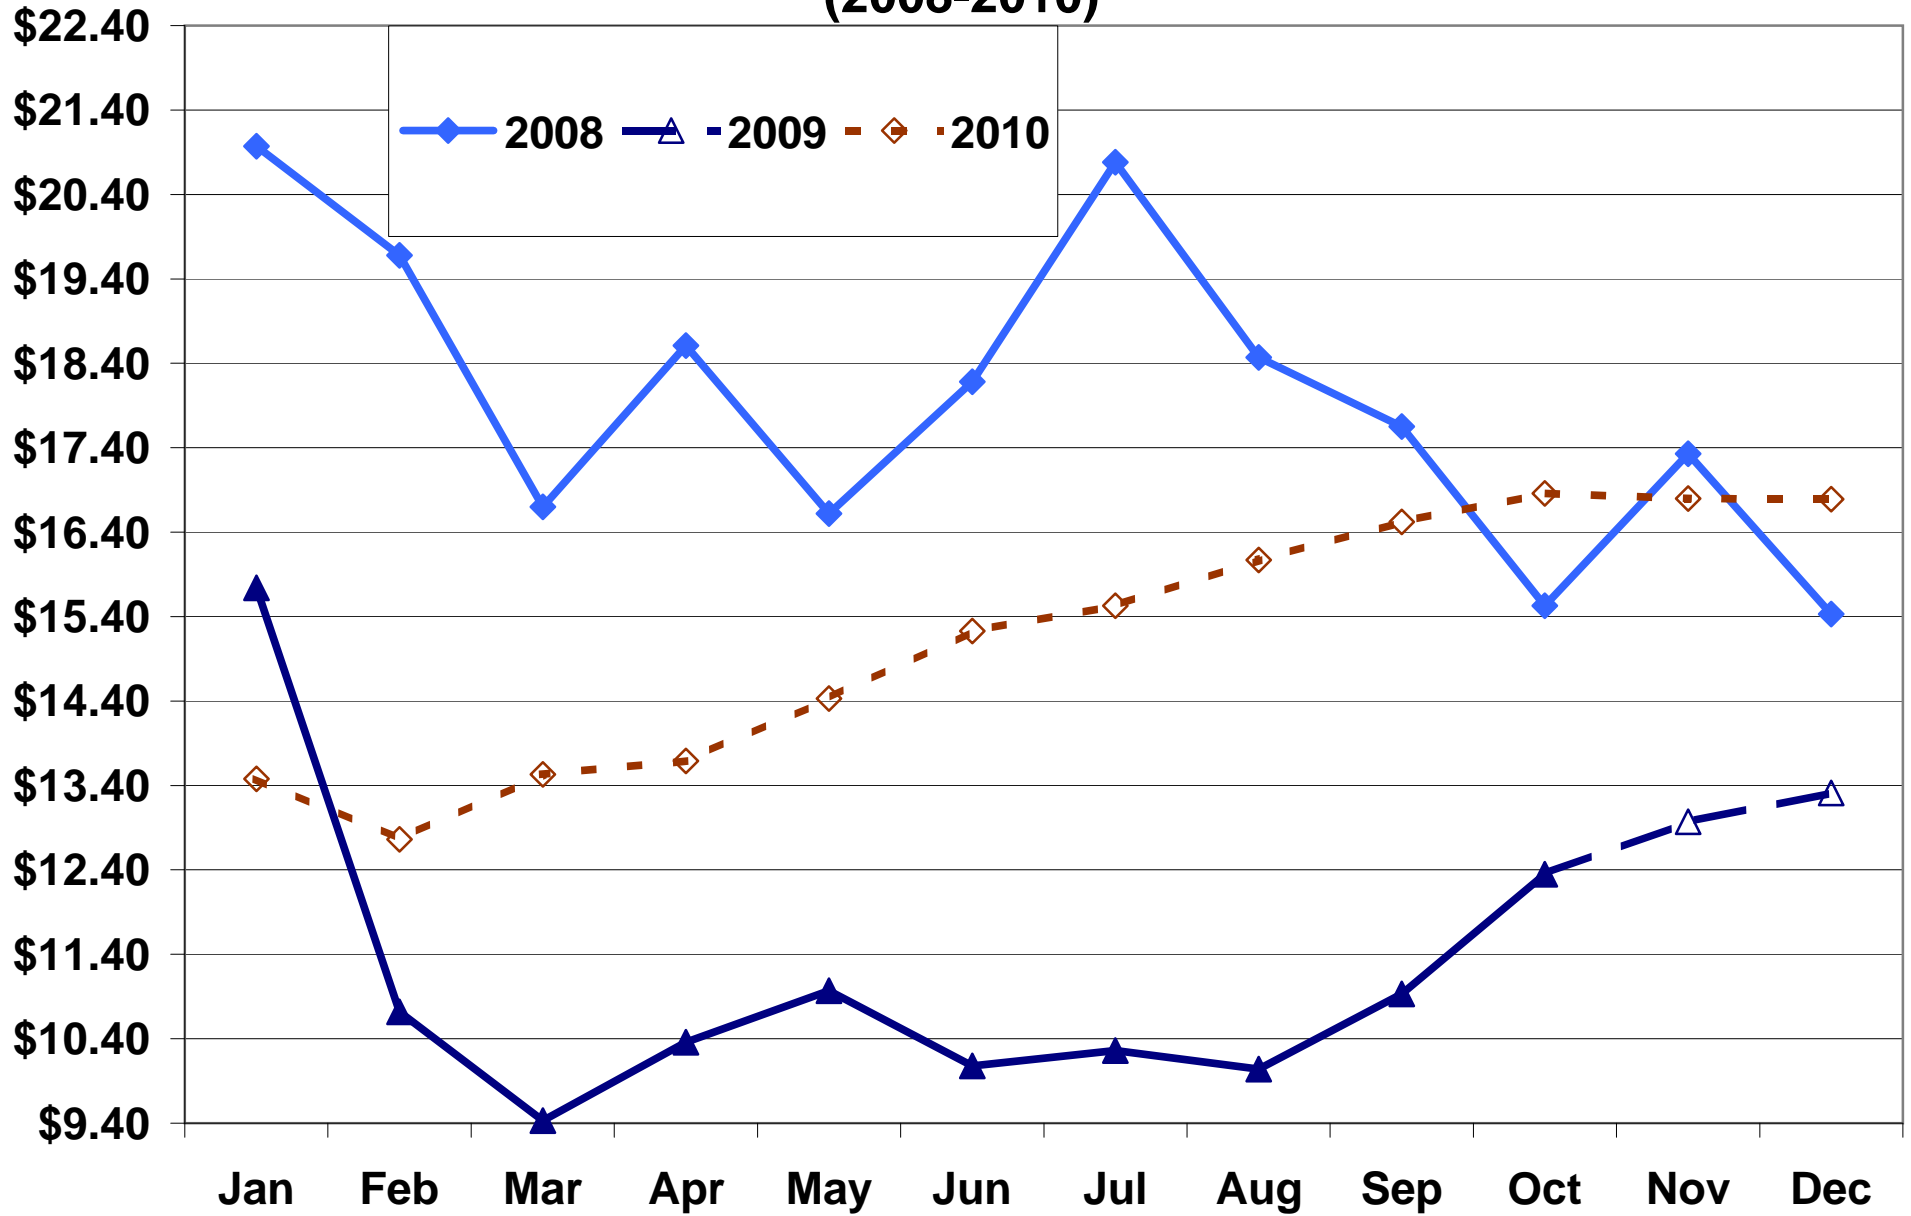

USDA Forecast Class I Mover (2008-2010)

This contains forward-looking price estimates based on information known to the author at its creation. The information contained herein is strictly the opinion of its author and is intended for informational purposes only and is not intended to be advice or guidance on any pending business decision. The company expressly disclaims any obligation or undertaking to release publicly any updates or revisions to such estimates to reflect any change in its expectations with regard thereto or any changes in the events, conditions or circumstances on which any such statement is based.